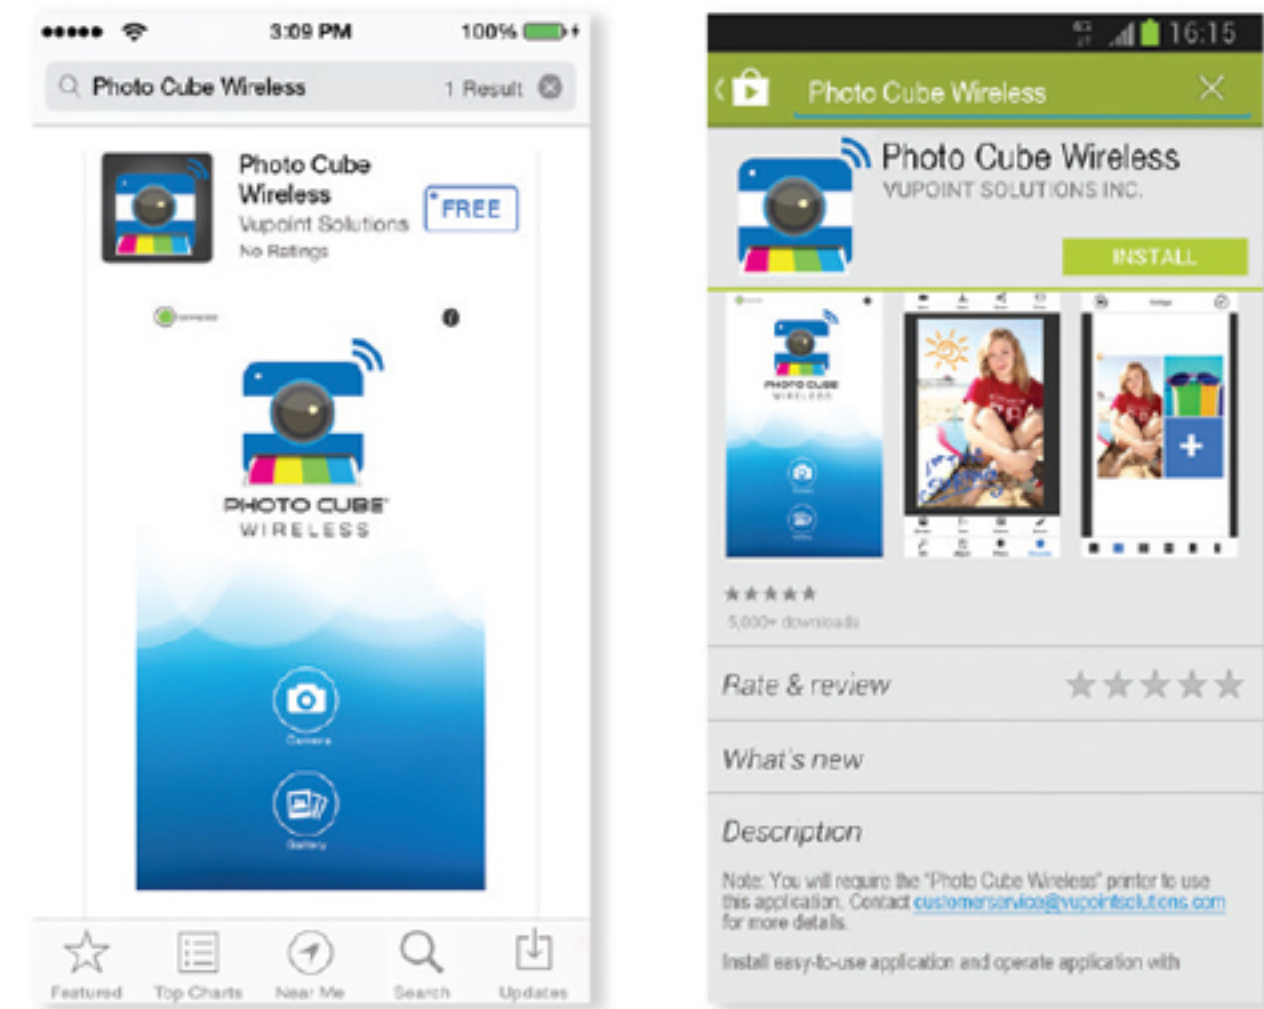

PHOTO CUBE® mini

 Charging Port

 Open here to replace cartridge

 Press 5 seconds to power on/off

 Photo Dispenser Slot

*compatible devices only

1 Download Photo Cube® Wireless App

2 Select "Direct-Cube-XXXX" to connect via Wi-Fi *

*Note: "XXXX" is a combination of A - Z, 0 - 9, alphanumeric characters

CHOOSE A NETWORK... 

DIRECT-Cube-XXXX  

Wi-Fi  ON

DIRECT-Cube-XXXX
Secured with WPA2 (WPS available) 

NFC Connection (for compatible Android devices ONLY) :